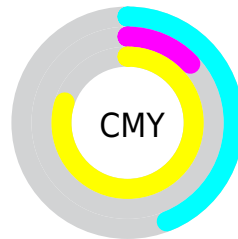

Details

The RYB color **52, 221, 130** is a dark color, and the websafe version is hex **66CC00**. The color can be described as middle muted chartreuse. A complement of this color would be **130, 52, 221**, and the grayscale version is **179, 179, 179**.

A 20% lighter version of the original color is **111, 255, 164**, and **0, 165, 80** is the 20% darker color. If you saturate the color by 10%, you get **30, 221, 118**, and if you desaturate by 10%, it is **74, 221, 142**.

Distribution

Red (56%)

Green (87%)

Blue (20%)

Red (20%)

Yellow (87%)

Blue (51%)

Cyan (35%)

Magenta (0%)

Yellow (76%)

Black (13%)

Cyan (44%)

Magenta (13%)

Yellow (80%)

Brightness & Saturation Gradients

These gradients show how the RYB color 52, 221, 130 changes by changing the brightness by 10 percent. The first figure shows a shift by +10% for each color and the second figure -10%.