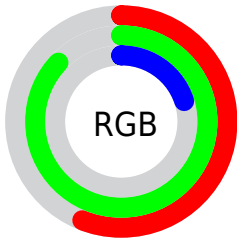

Distribution

Red (56%)

Green (87%)

Blue (20%)