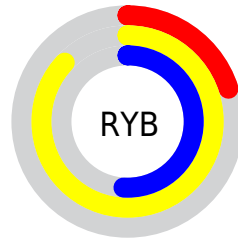

Details

The RYB color **52, 221, 130** is a dark color, and the websafe version is hex **66CC00**. The color can be described as middle muted chartreuse. A complement of this color would be **130, 52, 221**, and the grayscale version is **179, 179, 179**.

A 20% lighter version of the original color is **111, 255, 164**, and **0, 165, 80** is the 20% darker color. If you saturate the color by 10%, you get **30, 221, 118**, and if you desaturate by 10%, it is **74, 221, 142**.

Distribution

Red (56%)

Green (87%)

Blue (20%)

Red (20%)

Yellow (87%)

Blue (51%)

Cyan (35%)