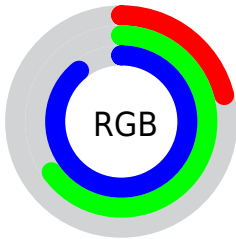

Distribution

- Red (21%)
- Green (65%)
- Blue (89%)