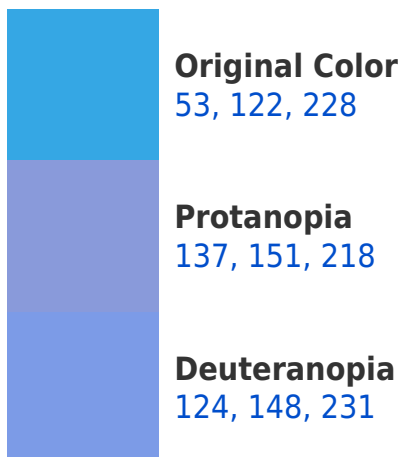

A 20% lighter version of the original color is **124, 180, 255**, and **0, 69, 172** is the 20% darker color. If you saturate the color by 10%, you get **30, 108, 228**, and if you desaturate by 10%, it is **76, 136, 228**.

88, 228, 53

115, 103, 111

179, 0, 116

51, 0, 33

Previews

White Background

This preview shows how the RYB color 53, 122, 228 looks on a white background.

Color Contrast Check

RYB 53, 122, 228 Background

This preview shows how black text looks on a background with the RYB color 53, 122, 228.

This preview shows how white text looks on a background with the RYB color 53, 122, 228.

Dichromacy

Tritanopia
0, 90, 188

Trichromacy

Original Color
53, 122, 228

Protanomaly
106, 142, 222

Deuteranomaly
98, 140, 230

Tritanomaly
19, 102, 203

Monochromacy