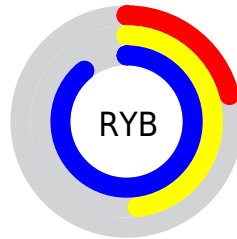

- Red (21%)
- Yellow (48%)
- Blue (89%)