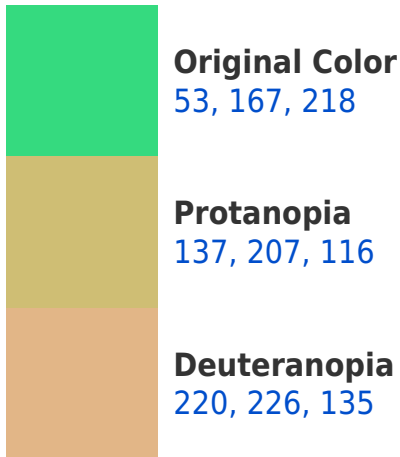

A 20% lighter version of the original color is **123, 215, 255**, and **0, 110, 162** is the 20% darker color. If you saturate the color by 10%, you get **31, 160, 218**, and if you desaturate by 10%, it is **75, 174, 218**.

Any Text WCAG AAA ✓ Pass

If you want to check with other color combinations, try the [Color Contrast Checker](#).

RYB 53, 167, 218 Background

This preview shows how black text looks on a background with the RYB color 53, 167, 218.

This preview shows how white text looks on a background with the RYB color 53, 167, 218.

Color Blindness Simulation

Color vision deficiency is a very complex topic, and I could not describe the different causes any better than Wikipedia does, so if you want to learn more, you should check out their [article about color blindness](#).

Dichromacy

Tritanopia
93, 154, 223

Trichromacy

Original Color

53, 167, 218

Protanomaly

120, 200, 169

Deuteranomaly