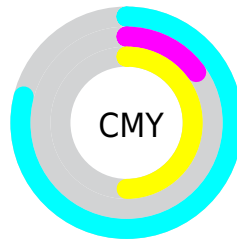

Details

The RYB color **53, 167, 218** is a dark color, and the websafe version is hex **33CC66**. The color can be described as dark muted spring green. A complement of this color would be **218, 53, 144**, and the grayscale version is **158, 158, 158**.

A 20% lighter version of the original color is **123, 215, 255**, and **0, 110, 162** is the 20% darker color. If you saturate the color by 10%, you get **31, 160, 218**, and if you desaturate by 10%, it is **75, 174, 218**.

Distribution

- Red (21%)
- Green (85%)
- Blue (50%)

- Red (21%)
- Yellow (65%)
- Blue (85%)

- Cyan (76%)
- Magenta (0%)
- Yellow (42%)
- Black (15%)

- Cyan (79%)
- Magenta (15%)
- Yellow (50%)

Brightness & Saturation Gradients

These gradients show how the RYB color 53, 167, 218 changes by changing the brightness by 10 percent. The first figure shows a shift by +10% for each color and the second figure -10%.

Similar to the brightness gradients but the following saturation gradients show a change of the RYB color 53, 167, 218 by changing the saturation by 10% instead.