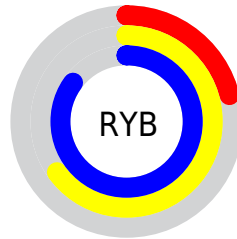

- Red (21%)
- Yellow (65%)
- Blue (85%)