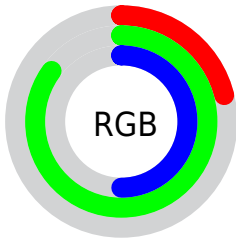

Distribution

- Red (21%)
- Green (85%)
- Blue (50%)