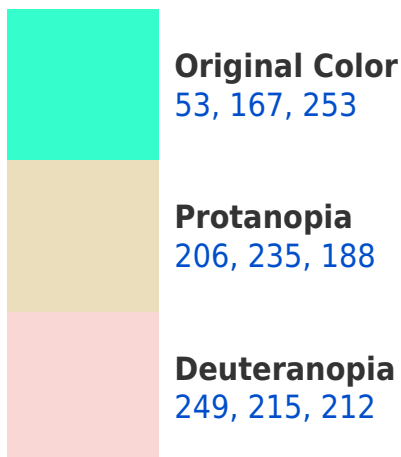

A 20% lighter version of the original color is **132, 194, 255**, and **0, 110, 195** is the 20% darker color. If you saturate the color by 10%, you get **28, 156, 253**, and if you desaturate by 10%, it is **78, 178, 253**.

253, 120, 53

128, 115, 118

191, 0, 47

64, 0, 16

Previews

White Background

This preview shows how the RYB color 53, 167, 253 looks on a white background.

Color Contrast Check

RYB 53, 167, 253 Background

This preview shows how black text looks on a background with the RYB color 53, 167, 253.

This preview shows how white text looks on a background with the RYB color 53, 167, 253.

Dichromacy

Tritanopia
138, 192, 255

Trichromacy

Original Color
53, 167, 253

Protanomaly
169, 215, 233

Deuteranomaly
178, 210, 229

Tritanomaly
107, 178, 245

Monochromacy