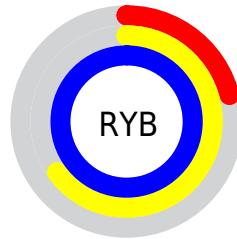

- Red (21%)
- Yellow (65%)
- Blue (99%)