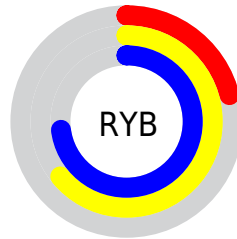

- Red (21%)
- Yellow (64%)
- Blue (73%)