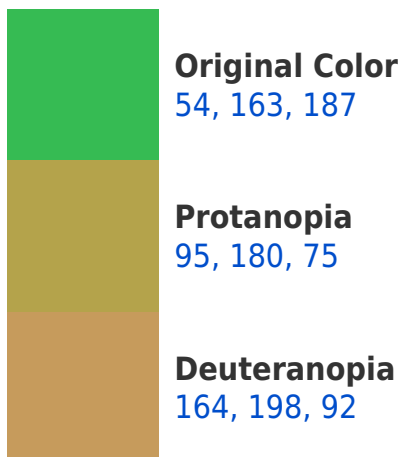

# Black Background

This preview shows how the RYB color 54, 163, 187 looks on a black background.

## RYB 54, 163, 187 Background

This preview shows how black text looks on a background with the RYB color 54, 163, 187.

This preview shows how white text looks on a background with the RYB color 54, 163, 187.

## Dichromacy

**Tritanopia**  
88, 135, 190

# Trichromacy

**Original Color**

54, 163, 187

**Protanomaly**

78, 172, 116

**Deuteranomaly**

89, 167, 110

**Tritanomaly**