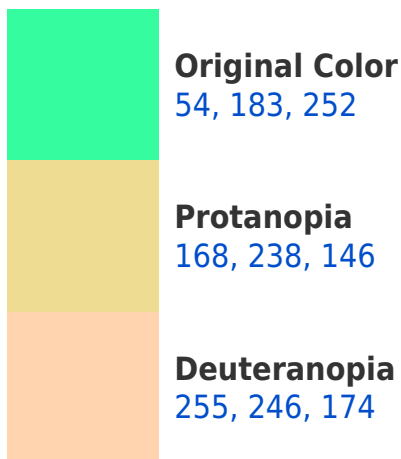

A 20% lighter version of the original color is **131, 205, 255**, and **0, 125, 194** is the 20% darker color. If you saturate the color by 10%, you get **29, 174, 252**, and if you desaturate by 10%, it is **79, 192, 252**.

252, 61, 54

125, 112, 118

189, 0, 88

61, 0, 28

Previews

White Background

This preview shows how the RYB color 54, 183, 252 looks on a white background.

Color Contrast Check

RGB 54, 183, 252 Background

This preview shows how black text looks on a background with the RGB color 54, 183, 252.

This preview shows how white text looks on a background with the RGB color 54, 183, 252.

Dichromacy

Tritanopia
124, 185, 255

Trichromacy

Original Color

54, 183, 252

Protanomaly

151, 232, 212

Deuteranomaly