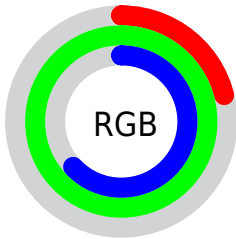

Distribution

- Red (21%)
- Green (99%)
- Blue (63%)