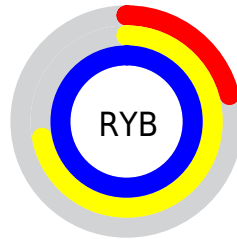

- Red (21%)
- Yellow (72%)
- Blue (99%)