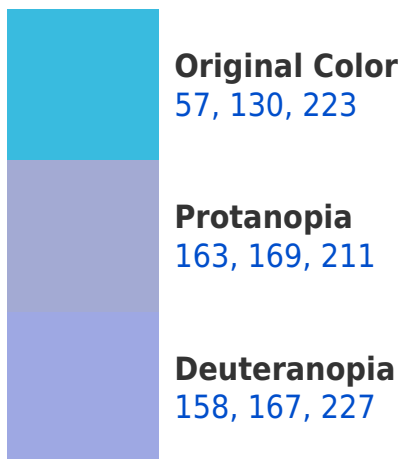

A 20% lighter version of the original color is **127, 188, 255**, and **0, 75, 168** is the 20% darker color. If you saturate the color by 10%, you get **35, 118, 223**, and if you desaturate by 10%, it is **79, 142, 223**.

129, 223, 57

112, 101, 110

176, 0, 138

48, 0, 38

Previews

White Background

This preview shows how the RYB color 57, 130, 223 looks on a white background.

Color Contrast Check

R Y B 57, 130, 223 Background

This preview shows how black text looks on a background with the R Y B color 57, 130, 223.

This preview shows how white text looks on a background with the R Y B color 57, 130, 223.

Dichromacy

Tritanopia
42, 120, 206

Trichromacy

Original Color

57, 130, 223

Protanomaly

124, 157, 215

Deuteranomaly