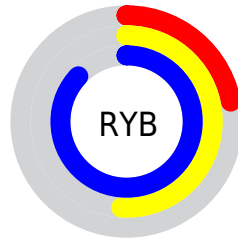

Details

The RYB color **57, 130, 223** is a light color, and the websafe version is hex **33CCFF**. The color can be described as light muted azure. A complement of this color would be **223, 103, 57**, and the grayscale version is **152, 152, 152**.

A 20% lighter version of the original color is **127, 188, 255**, and **0, 75, 168** is the 20% darker color. If you saturate the color by 10%, you get **35, 118, 223**, and if you desaturate by 10%, it is **79, 142, 223**.

Distribution

Red (22%)

Green (73%)

Blue (87%)

Red (22%)

Yellow (51%)

Blue (87%)

Cyan (74%)