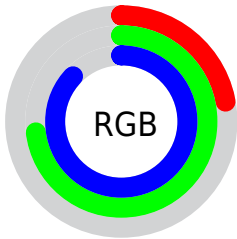

Distribution

Red (22%)

Green (73%)

Blue (87%)