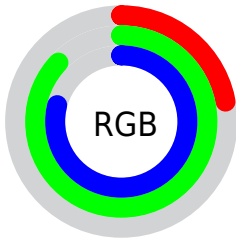

Distribution

- Red (22%)
- Green (87%)
- Blue (79%)