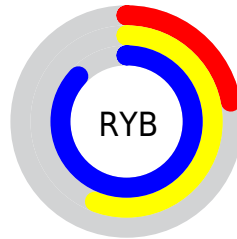

- Red (22%)
- Yellow (56%)
- Blue (87%)