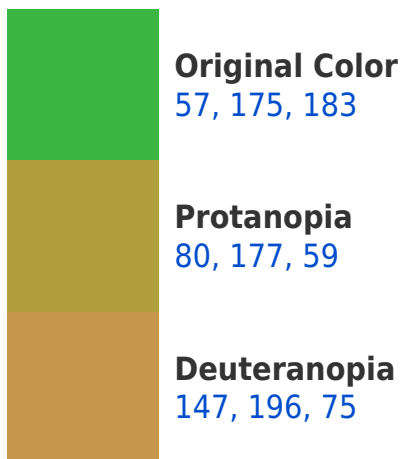

# Black Background

This preview shows how the RYB color 57, 175, 183 looks on a black background.

## RYB 57, 175, 183 Background

This preview shows how black text looks on a background with the RYB color 57, 175, 183.

This preview shows how white text looks on a background with the RYB color 57, 175, 183.

## Dichromacy

**Tritanopia**  
90, 134, 185

# Trichromacy

**Original Color**

57, 175, 183

**Protanomaly**

61, 168, 96

**Deuteranomaly**

72, 163, 90

**Tritanomaly**