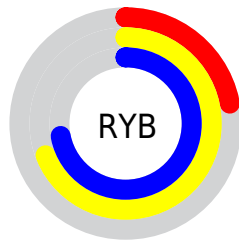

- Red (22%)
- Yellow (69%)
- Blue (72%)