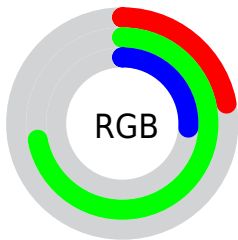

Distribution

- Red (22%)
- Green (72%)
- Blue (26%)