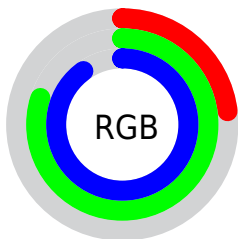

Distribution

Red (23%)

Green (80%)

Blue (90%)