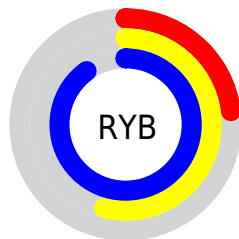

Details

The RYB color **59, 137, 229** is a light color, and the websafe version is hex **00CCFF**. The color can be described as light washed cyan. A complement of this color would be **229, 90, 59**, and the grayscale version is **163, 163, 163**.

A 20% lighter version of the original color is **130, 193, 255**, and **0, 80, 173** is the 20% darker color. If you saturate the color by 10%, you get **36, 125, 229**, and if you desaturate by 10%, it is **82, 150, 229**.

Distribution

Red (23%)

Green (80%)

Blue (90%)

Red (23%)

Yellow (54%)

Blue (90%)

Cyan (74%)