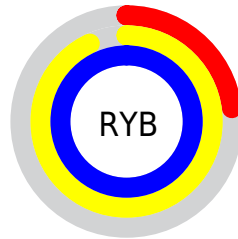

- Red (23%)
- Yellow (93%)
- Blue (100%)