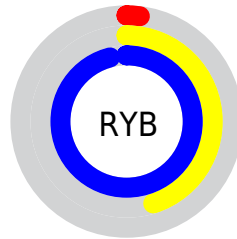

- Red (2%)
- Yellow (45%)
- Blue (96%)