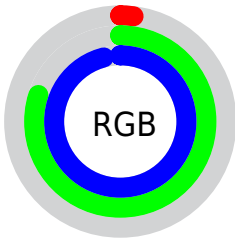

Distribution

- Red (2%)
- Green (80%)
- Blue (96%)