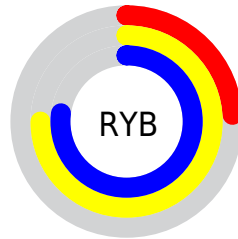

- Red (24%)
- Yellow (75%)
- Blue (77%)