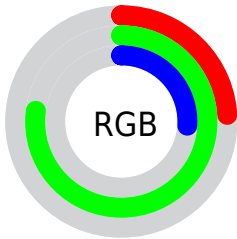

Distribution

- Red (24%)
- Green (77%)
- Blue (26%)