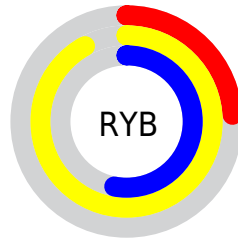

Details

The RYB color **61, 235, 136** is a light color, and the websafe version is hex **99FF66**. The color can be described as light washed chartreuse. A complement of this color would be **136, 61, 235**, and the grayscale version is **193, 193, 193**.

A 20% lighter version of the original color is **120, 255, 156**, and **0, 179, 77** is the 20% darker color. If you saturate the color by 10%, you get **37, 235, 122**, and if you desaturate by 10%, it is **85, 235, 150**.

Distribution

Red (63%)

Green (92%)

Blue (24%)

Red (24%)

Yellow (92%)

Blue (53%)

Cyan (32%)