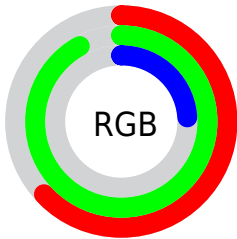

Distribution

Red (63%)

Green (92%)

Blue (24%)