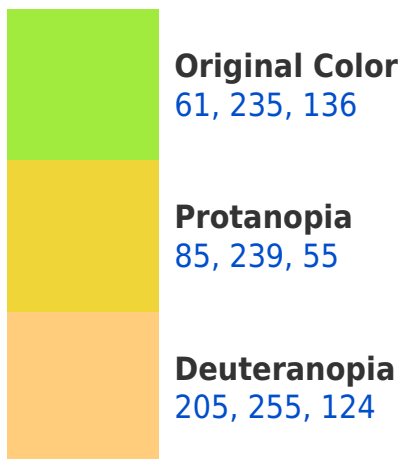

A 20% lighter version of the original color is **120, 255, 156**, and **0, 179, 77** is the 20% darker color. If you saturate the color by 10%, you get **37, 235, 122**, and if you desaturate by 10%, it is **85, 235, 150**.

220, 61, 235

111, 106, 117

78, 0, 181

23, 0, 54

Previews

White Background

This preview shows how the RYB color 61, 235, 136 looks on a white background.

Color Contrast Check

R Y B 61, 235, 136 Background

This preview shows how black text looks on a background with the RYB color 61, 235, 136.

This preview shows how white text looks on a background with the RYB color 61, 235, 136.

Dichromacy

Tritanopia
182, 204, 237

Trichromacy

Original Color

61, 235, 136

Protanomaly

57, 221, 68

Deuteranomaly