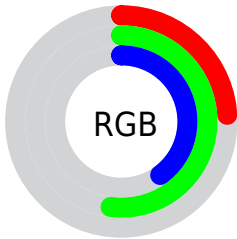

Distribution

- Red (24%)
- Green (52%)
- Blue (40%)