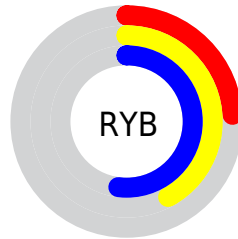

Conversions

Conversions Part 2

Format	Color
R _{YB}	62, 108, 133
Decimal	4097381
CIE _{Lab}	50.37, -30.44, 10.79
CIE _{LCh}	50, 32.299, 160.482
Y _{xy}	18.7307, 0.2727, 0.4021
Android (android.graphics.Color)	4282287461 (0xFF3E8565)
YUV	108.1230, -3.5116, -40.4499
Hunter-Lab	43.2790, -23.3463, 9.5379

Details

The RYB color **62, 108, 133** is a dark color, and the websafe version is hex **669966**. A complement of this color would be **133, 62, 94**, and the grayscale version is **108, 108, 108**.

A 20% lighter version of the original color is **115, 163, 187**, and **0, 50, 83** is the 20% darker color. If you saturate the color by 10%, you get **49, 103, 133**, and if you desaturate by 10%, it is **75, 112, 133**.

Distribution

- Red (24%)
- Green (52%)
- Blue (40%)

- Red (24%)
- Yellow (42%)
- Blue (52%)

- Cyan (53%)
- Magenta (0%)
- Yellow (24%)
- Black (48%)

- Cyan (76%)
- Magenta (48%)
- Yellow (61%)

Brightness & Saturation Gradients