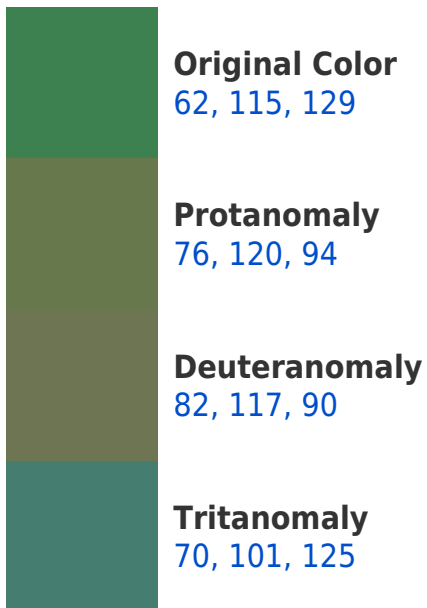

RYB 62, 115, 129 Background

This preview shows how black text looks on a background with the RYB color 62, 115, 129.

This preview shows how white text looks on a background with the RYB color 62, 115, 129.

Dichromacy

Original Color

62, 115, 129

Protanopia

86, 125, 74

Deuteranopia

136, 136, 84

Tritanopia
75, 101, 133

Trichromacy

Monochromacy

CSS Examples

Text

The CSS property to change the color of the text to RYB 62, 115, 129 is called "color". The color property can be set on classes, ids or directly on the HTML element.