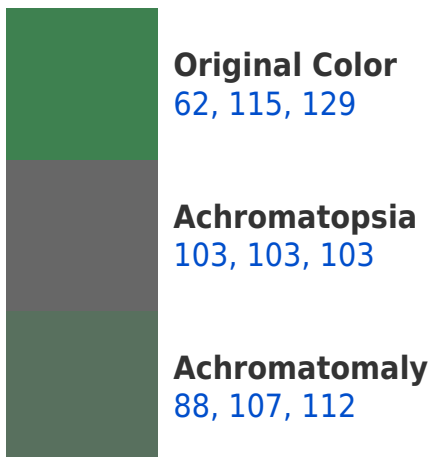

Square

The Square scheme is like the rectangle color scheme, but the four colors are evenly spaced on the color wheel.

62, 115, 129

0, 73, 171

154, 95, 150

162, 129, 60

Rectangle

The Rectangle color scheme consists of four colors that form a rectangle on the color wheel.

RYB 62, 115, 129 Background

This preview shows how black text looks on a background with the RYB color 62, 115, 129.

This preview shows how white text looks on a background with the RYB color 62, 115, 129.

Dichromacy

Original Color

62, 115, 129

Protanopia

86, 125, 74

Deuteranopia

136, 136, 84

Tritanopia
75, 101, 133

Trichromacy

Monochromacy

CSS Examples

Text

The CSS property to change the color of the text to RYB 62, 115, 129 is called "color". The color property can be set on classes, ids or directly on the HTML element.