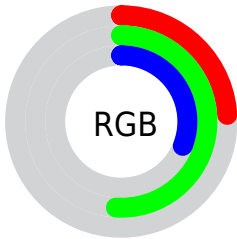

Distribution

- Red (24%)
- Green (51%)
- Blue (31%)