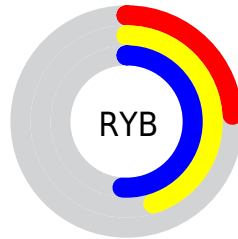

Conversions

Conversions Part 2

Format	Color
RYB	62, 115, 129
Decimal	4096336
CIELab	48.64, -32.93, 20.38
CIELCh	49, 38.730, 148.247
Yxy	17.2994, 0.2902, 0.4453
Android (android.graphics.Color)	4282286416 (0xFF3E8150)
YUV	103.3810, -11.5268, -36.2911
Hunter-Lab	41.5925, -24.4043, 14.4664

Details

The RYB color **62, 115, 129** is a dark color, and the websafe version is hex **669966**. A complement of this color would be **129, 62, 111**, and the grayscale version is **103, 103, 103**.

A 20% lighter version of the original color is **114, 169, 182**, and **0, 55, 79** is the 20% darker color. If you saturate the color by 10%, you get **49, 112, 129**, and if you desaturate by 10%, it is **75, 118, 129**.

Distribution

- Red (24%)
- Green (51%)
- Blue (31%)

- Red (24%)
- Yellow (45%)
- Blue (51%)

- Cyan (52%)
- Magenta (0%)
- Yellow (38%)
- Black (49%)

- Cyan (76%)
- Magenta (49%)
- Yellow (69%)

Brightness & Saturation Gradients