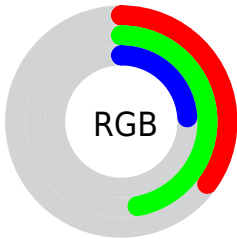

## Conversions Part 2

Format	Color
<a href="#">RYB</a>	<a href="#">62, 119, 91</a>
Decimal	<a href="#">5928766</a>
CIELab	<a href="#">46.60, -21.22, 27.90</a>
CIELCh	<a href="#">47, 35.055, 127.250</a>
Yxy	<a href="#">15.7151, 0.3399, 0.4572</a>
Android (android.graphics.Color)	<a href="#">4284118846 (0xFF5A773E)</a>
YUV	<a href="#">103.8310, -20.6227, -12.1298</a>
Hunter-Lab	<a href="#">39.6423, -16.7692, 17.3176</a>

# Details

The RYB color **62, 119, 91** is a dark color, and the websafe version is hex **336633**. A complement of this color would be **91, 62, 119**, and the grayscale version is **104, 104, 104**.

A 20% lighter version of the original color is **111, 171, 141**, and **16, 70, 44** is the 20% darker color. If you saturate the color by 10%, you get **50, 119, 85**, and if you desaturate by 10%, it is **74, 119, 97**.

# Distribution

- Red (35%)
- Green (47%)
- Blue (24%)

- Red (24%)
- Yellow (47%)
- Blue (36%)

- Cyan (24%)
- Magenta (0%)
- Yellow (48%)
- Black (53%)

- Cyan (65%)
- Magenta (53%)
- Yellow (76%)