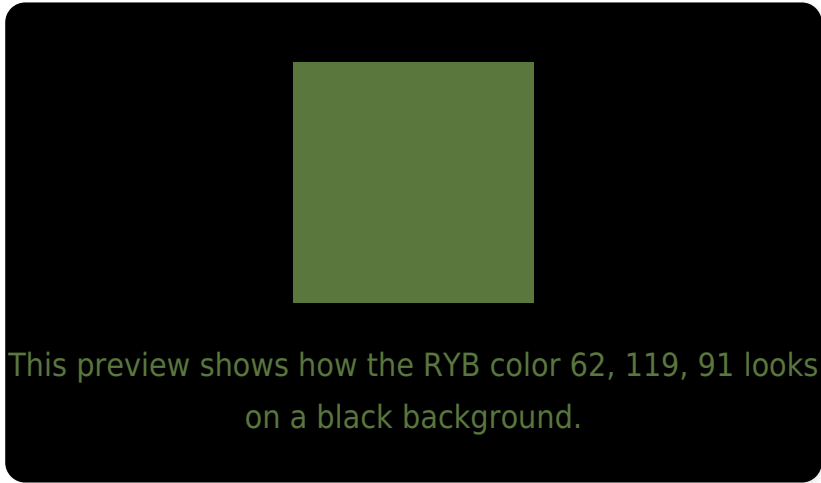

## White Background

This preview shows how the RYB color 62, 119, 91 looks on a white background.

# Black Background