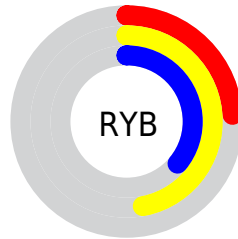

## Conversions Part 2

Format	Color
<a href="#">RYB</a>	<a href="#">62, 119, 91</a>
Decimal	<a href="#">5928766</a>
CIELab	<a href="#">46.60, -21.22, 27.90</a>
CIELCh	<a href="#">47, 35.055, 127.250</a>
Yxy	<a href="#">15.7151, 0.3399, 0.4572</a>
Android (android.graphics.Color)	<a href="#">4284118846 (0xFF5A773E)</a>
YUV	<a href="#">103.8310, -20.6227, -12.1298</a>
Hunter-Lab	<a href="#">39.6423, -16.7692, 17.3176</a>

# Details

The RYB color **62, 119, 91** is a dark color, and the websafe version is hex **336633**. A complement of this color would be **91, 62, 119**, and the grayscale version is **104, 104, 104**.

A 20% lighter version of the original color is **111, 171, 141**, and **16, 70, 44** is the 20% darker color. If you saturate the color by 10%, you get **50, 119, 85**, and if you desaturate by 10%, it is **74, 119, 97**.

# Distribution

- Red (35%)
- Green (47%)
- Blue (24%)

- Red (24%)
- Yellow (47%)
- Blue (36%)

- Cyan (24%)
- Magenta (0%)
- Yellow (48%)
- Black (53%)

- Cyan (65%)
- Magenta (53%)
- Yellow (76%)