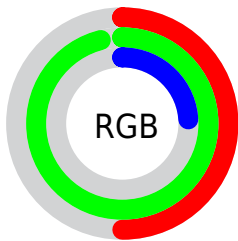

Distribution

Red (50%)

Green (96%)

Blue (24%)