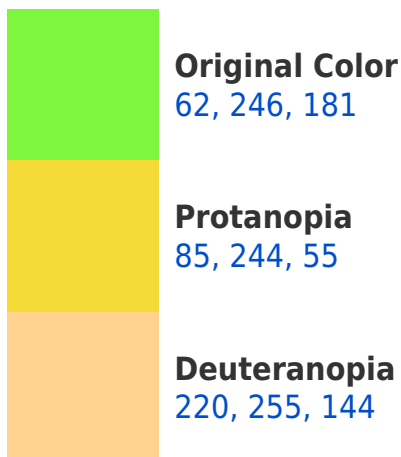

A 20% lighter version of the original color is **121, 255, 188**, and **0, 189, 128** is the 20% darker color. If you saturate the color by 10%, you get **37, 246, 172**, and if you desaturate by 10%, it is **87, 246, 190**.

246, 62, 221

118, 110, 122

120, 0, 186

38, 0, 59

Previews

White Background

This preview shows how the RYB color 62, 246, 181 looks on a white background.

Color Contrast Check

RYB 62, 246, 181 Background

This preview shows how black text looks on a background with the RYB color 62, 246, 181.

This preview shows how white text looks on a background with the RYB color 62, 246, 181.

Dichromacy

Tritanopia
158, 198, 248

Trichromacy

Original Color
62, 246, 181

Protanomaly
58, 228, 85

Deuteranomaly
114, 223, 129

Tritanomaly
147, 211, 235

Monochromacy