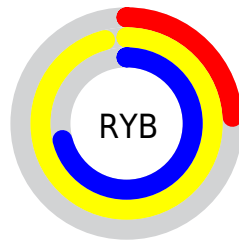

Details

The RYB color **62, 246, 181** is a dark color, and the websafe version is hex **99FF33**. The color can be described as middle washed chartreuse. A complement of this color would be **181, 62, 246**, and the grayscale version is **190, 190, 190**.

A 20% lighter version of the original color is **121, 255, 188**, and **0, 189, 128** is the 20% darker color. If you saturate the color by 10%, you get **37, 246, 172**, and if you desaturate by 10%, it is **87, 246, 190**.

Distribution

Red (50%)

Green (96%)

Blue (24%)

Red (24%)

Yellow (96%)

Blue (71%)

Cyan (48%)