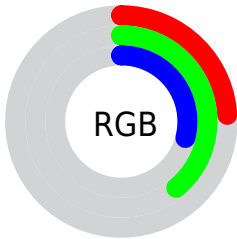

Distribution

Red (24%)

Green (39%)

Blue (29%)