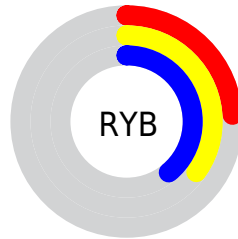

Conversions

Conversions Part 2

Format	Color
RYB	62, 90, 99
Decimal	4088650
CIELab	38.62, -19.27, 10.17
CIELCh	39, 21.788, 152.189
Yxy	10.4408, 0.2933, 0.3986
Android (android.graphics.Color)	4282278730 (0xFF3E634A)
YUV	85.0870, -5.4659, -20.2473
Hunter-Lab	32.3122, -14.1155, 7.8106

Details

The RYB color **62, 90, 99** is a dark color, and the websafe version is hex **336666**. A complement of this color would be **99, 62, 87**, and the grayscale version is **85, 85, 85**.

A 20% lighter version of the original color is **111, 141, 150**, and **15, 41, 52** is the 20% darker color. If you saturate the color by 10%, you get **52, 88, 99**, and if you desaturate by 10%, it is **72, 92, 99**.

Distribution

 Red (24%)

 Green (39%)

 Blue (29%)

 Red (24%)

 Yellow (35%)

 Blue (39%)

 Cyan (37%)