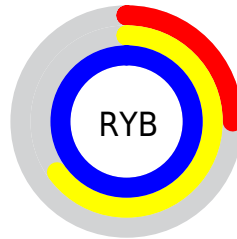

- Red (25%)
- Yellow (65%)
- Blue (100%)