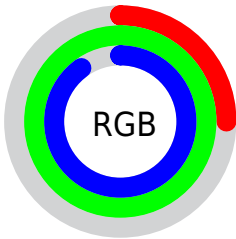

Distribution

- Red (25%)
- Green (100%)
- Blue (90%)