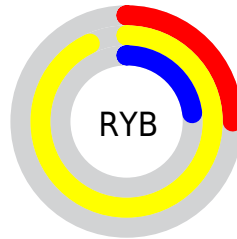

- Red (25%)
- Yellow (93%)
- Blue (23%)