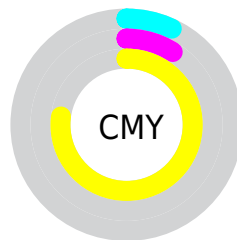

Details

The RYB color **63, 237, 59** is a light color, and the websafe version is hex **CCCC00**. The color can be described as light washed yellow. A complement of this color would be **59, 63, 237**, and the grayscale version is **215, 215, 215**.

A 20% lighter version of the original color is **119, 255, 119**, and **0, 178, 1** is the 20% darker color. If you saturate the color by 10%, you get **39, 237, 35**, and if you desaturate by 10%, it is **86, 237, 83**.

Distribution

- Red (93%)
- Green (91%)
- Blue (23%)

- Red (25%)
- Yellow (93%)
- Blue (23%)

- Cyan (0%)
- Magenta (2%)
- Yellow (75%)
- Black (7%)

- Cyan (7%)
- Magenta (9%)
- Yellow (77%)

Brightness & Saturation Gradients

These gradients show how the RYB color 63, 237, 59 changes by changing the brightness by 10 percent. The first figure shows a shift by +10% for each color and the second figure -10%.

Similar to the brightness gradients but the following saturation gradients show a change of the RYB color 63, 237, 59 by changing the saturation by 10% instead.