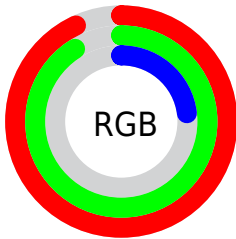

Distribution

- Red (93%)
- Green (91%)
- Blue (23%)