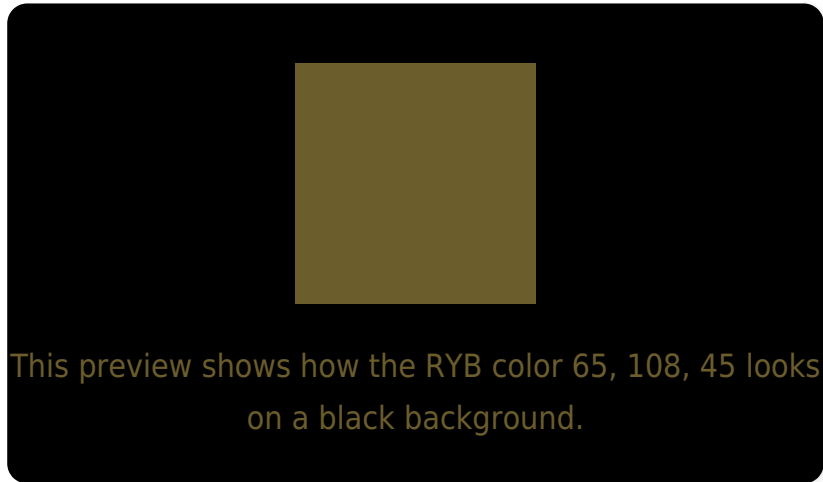

Black Background

Color Contrast Check

Large Text (above 18pt) WCAG AA ✓ Pass

Any Text WCAG AA × Fail

Large Text (above 18pt) WCAG AAA × Fail

Any Text WCAG AAA × Fail

If you want to check with other color combinations, try the [Color Contrast Checker](#).