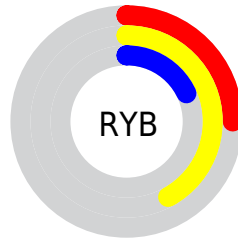

Conversions

Conversions Part 2

Format	Color
R _Y B	65, 108, 45
Decimal	7101741
CIE Lab	39.87, -0.49, 29.39
CIE LCh	40, 29.393, 90.954
Yxy	11.1746, 0.4089, 0.4329
Android (android.graphics.Color)	4285291821 (0xFF6C5D2D)
YUV	92.0130, -23.1774, 14.0206
Hunter-Lab	33.4285, -2.1306, 16.1579

Details

The RYB color **65, 108, 45** is a dark color, and the websafe version is hex **666633**. A complement of this color would be **45, 57, 108**, and the grayscale version is **92, 92, 92**.

A 20% lighter version of the original color is **116, 161, 92**, and **15, 59, 0** is the 20% darker color. If you saturate the color by 10%, you get **58, 108, 34**, and if you desaturate by 10%, it is **73, 108, 56**.

Distribution

- Red (42%)
- Green (36%)
- Blue (18%)

- Red (25%)
- Yellow (42%)
- Blue (18%)

- Cyan (0%)
- Magenta (14%)
- Yellow (58%)
- Black (58%)

- Cyan (58%)
- Magenta (64%)
- Yellow (82%)

Brightness & Saturation Gradients