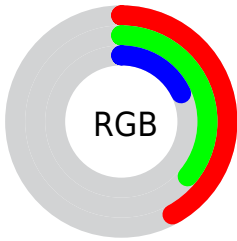

Distribution

- Red (42%)
- Green (36%)
- Blue (18%)