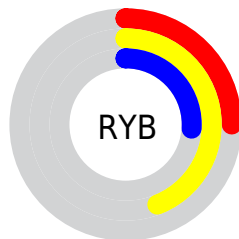

## Conversions Part 2

<b>Format</b>	<b>Color</b>
<a href="#">RYB</a>	<a href="#">65, 113, 67</a>
Decimal	<a href="#">7303489</a>
CIELab	<a href="#">46.41, -8.67, 26.35</a>
CIELCh	<a href="#">46, 27.741, 108.211</a>
Yxy	<a href="#">15.5714, 0.3697, 0.4291</a>
Android (android.graphics.Color)	<a href="#">4285493569 (0xFF6F7141)</a>
YUV	<a href="#">106.9300, -20.6715, 3.5694</a>
Hunter-Lab	<a href="#">39.4606, -8.3743, 16.6548</a>

# Details

The RYB color **65, 113, 67** is a dark color, and the websafe version is hex **666633**. A complement of this color would be **67, 65, 113**, and the grayscale version is **107, 107, 107**.

A 20% lighter version of the original color is **114, 165, 115**, and **20, 65, 23** is the 20% darker color. If you saturate the color by 10%, you get **54, 113, 56**, and if you desaturate by 10%, it is **76, 113, 78**.

# Distribution

Red (44%)

Green (44%)

Blue (25%)

Red (25%)

Yellow (44%)

Blue (26%)

Cyan (2%)