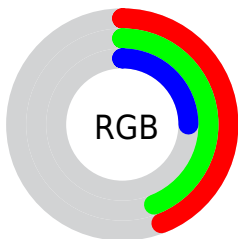

Distribution

Red (44%)

Green (44%)

Blue (25%)