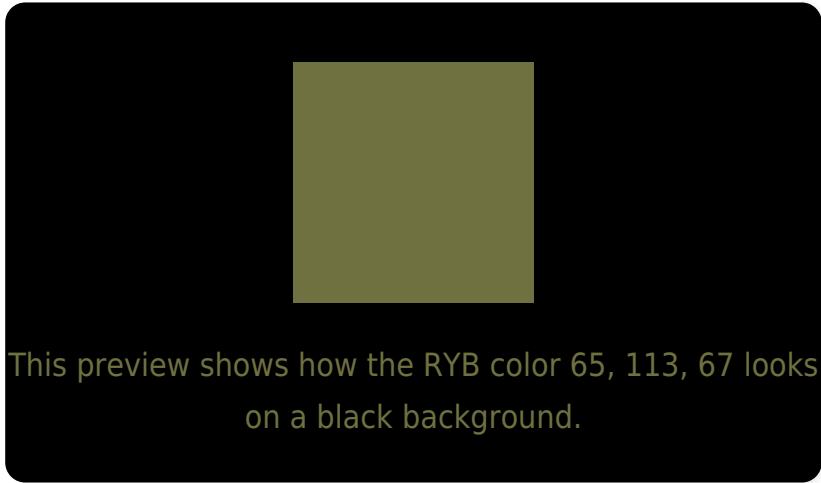

## White Background

This preview shows how the RYB color 65, 113, 67 looks on a white background.

# Black Background