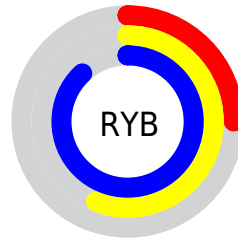

Details

The RYB color **65, 144, 225** is a light color, and the websafe version is hex **33CCCC**. The color can be described as light muted cyan. A complement of this color would be **225, 69, 65**, and the grayscale version is **175, 175, 175**.

A 20% lighter version of the original color is **135, 195, 255**, and **0, 84, 170** is the 20% darker color. If you saturate the color by 10%, you get **43, 133, 225**, and if you desaturate by 10%, it is **87, 155, 225**.

Distribution

Red (25%)

Green (87%)

Blue (88%)

Red (25%)

Yellow (56%)

Blue (88%)

Cyan (71%)