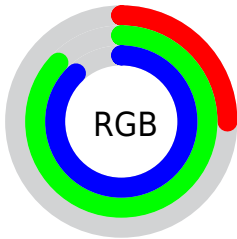

Distribution

Red (25%)

Green (87%)

Blue (88%)