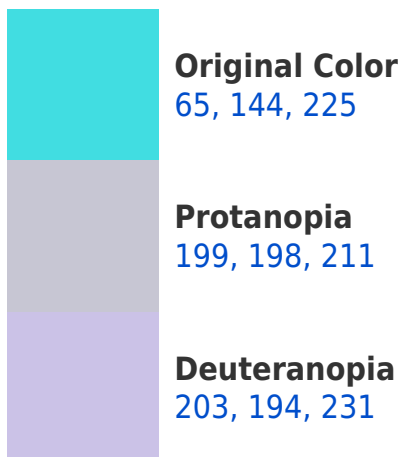

A 20% lighter version of the original color is **135, 195, 255**, and **0, 84, 170** is the 20% darker color. If you saturate the color by 10%, you get **43, 133, 225**, and if you desaturate by 10%, it is **87, 155, 225**.

213, 225, 65

112, 101, 112

176, 0, 172

48, 0, 47

Previews

White Background

This preview shows how the RYB color 65, 144, 225 looks on a white background.

Color Contrast Check

RYB 65, 144, 225 Background

This preview shows how black text looks on a background with the RYB color 65, 144, 225.

This preview shows how white text looks on a background with the RYB color 65, 144, 225.

Dichromacy

Tritanopia
72, 150, 237

Trichromacy

Original Color

65, 144, 225

Protanomaly

150, 180, 216

Deuteranomaly