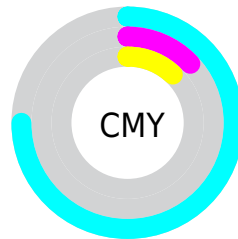

Details

The RYB color **65, 144, 225** is a light color, and the websafe version is hex **33CCCC**. The color can be described as light muted cyan. A complement of this color would be **225, 69, 65**, and the grayscale version is **175, 175, 175**.

A 20% lighter version of the original color is **135, 195, 255**, and **0, 84, 170** is the 20% darker color. If you saturate the color by 10%, you get **43, 133, 225**, and if you desaturate by 10%, it is **87, 155, 225**.

Distribution

Red (25%)

Green (87%)

Blue (88%)

Red (25%)

Yellow (56%)

Blue (88%)

Cyan (71%)

Magenta (2%)

Yellow (0%)

Black (12%)

Cyan (75%)

Magenta (13%)

Yellow (12%)

Brightness & Saturation Gradients

These gradients show how the RYB color 65, 144, 225 changes by changing the brightness by 10 percent. The first figure shows a shift by +10% for each color and the second figure -10%.