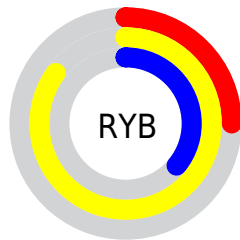

- Red (25%)
- Yellow (85%)
- Blue (36%)