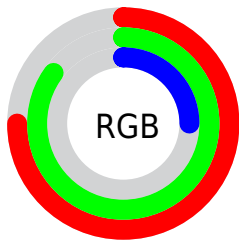

Distribution

- Red (75%)
- Green (85%)
- Blue (25%)