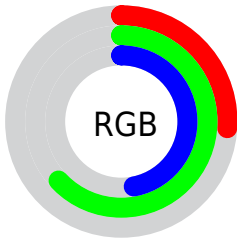

Distribution

- Red (26%)
- Green (63%)
- Blue (47%)