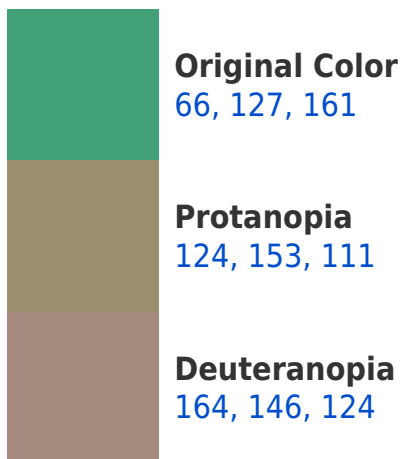

# Black Background

This preview shows how the RYB color 66, 127, 161 looks on a black background.

## R Y B 66, 127, 161 Background

This preview shows how black text looks on a background with the R Y B color 66, 127, 161.

This preview shows how white text looks on a background with the R Y B color 66, 127, 161.

## Dichromacy

# Trichromacy

**Original Color**

66, 127, 161

**Protanomaly**

114, 150, 143

**Deuteranomaly**

122, 146, 140

**Tritanomaly**