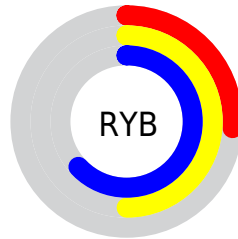

- Red (26%)
- Yellow (50%)
- Blue (63%)