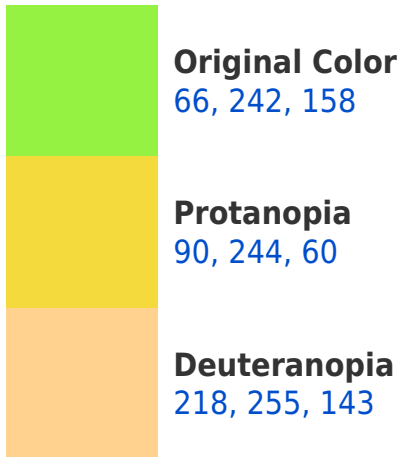

A 20% lighter version of the original color is **124, 255, 170**, and **0, 185, 95** is the 20% darker color. If you saturate the color by 10%, you get **42, 242, 147**, and if you desaturate by 10%, it is **90, 242, 169**.

242, 66, 239

114, 108, 120

96, 0, 184

29, 0, 56

Previews

White Background

This preview shows how the RYB color 66, 242, 158 looks on a white background.

Color Contrast Check

RYB 66, 242, 158 Background

This preview shows how black text looks on a background with the RYB color 66, 242, 158.

This preview shows how white text looks on a background with the RYB color 66, 242, 158.

Dichromacy

Tritanopia
175, 204, 244

Trichromacy

Original Color
66, 242, 158

Protanomaly
62, 227, 79

Deuteranomaly
115, 222, 120

Tritanomaly
166, 221, 232

Monochromacy