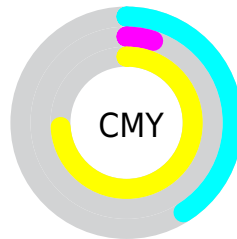

Details

The RYB color **66, 242, 158** is a light color, and the websafe version is hex **99FF33**. The color can be described as light washed chartreuse. A complement of this color would be **158, 66, 242**, and the grayscale version is **195, 195, 195**.

A 20% lighter version of the original color is **124, 255, 170**, and **0, 185, 95** is the 20% darker color. If you saturate the color by 10%, you get **42, 242, 147**, and if you desaturate by 10%, it is **90, 242, 169**.

Distribution

Red (59%)

Green (95%)

Blue (26%)

Red (26%)

Yellow (95%)

Blue (62%)

Cyan (38%)

Magenta (0%)

Yellow (73%)

Black (5%)

Cyan (41%)

Magenta (5%)

Yellow (74%)

Brightness & Saturation Gradients

These gradients show how the RYB color 66, 242, 158 changes by changing the brightness by 10 percent. The first figure shows a shift by +10% for each color and the second figure -10%.