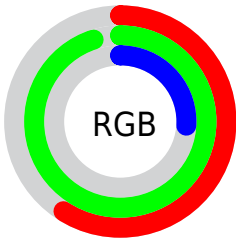

Distribution

Red (59%)

Green (95%)

Blue (26%)