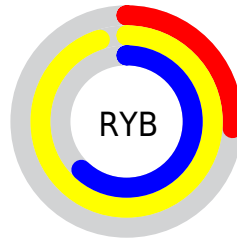

Details

The RYB color **66, 242, 158** is a light color, and the websafe version is hex **99FF33**. The color can be described as light washed chartreuse. A complement of this color would be **158, 66, 242**, and the grayscale version is **195, 195, 195**.

A 20% lighter version of the original color is **124, 255, 170**, and **0, 185, 95** is the 20% darker color. If you saturate the color by 10%, you get **42, 242, 147**, and if you desaturate by 10%, it is **90, 242, 169**.

Distribution

Red (59%)

Green (95%)

Blue (26%)

Red (26%)

Yellow (95%)

Blue (62%)

Cyan (38%)