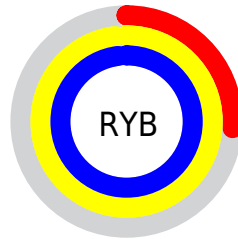

Details

The RYB color **66, 251, 251** is a dark color, and the websafe version is hex **33FF33**. The color can be described as dark washed green. A complement of this color would be **251, 66, 251**, and the grayscale version is **175, 175, 175**.

A 20% lighter version of the original color is **125, 255, 240**, and **0, 193, 193** is the 20% darker color. If you saturate the color by 10%, you get **41, 251, 251**, and if you desaturate by 10%, it is **91, 251, 251**.

Distribution

Red (26%)

Green (98%)

Blue (26%)

Red (26%)

Yellow (98%)

Blue (98%)

Cyan (74%)