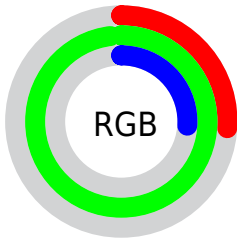

Distribution

Red (26%)

Green (98%)

Blue (26%)