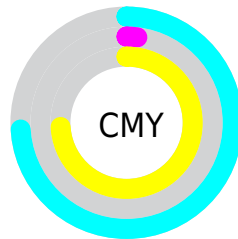

A 20% lighter version of the original color is **125, 255, 240**, and **0, 193, 193** is the 20% darker color. If you saturate the color by 10%, you get **41, 251, 251**, and if you desaturate by 10%, it is **91, 251, 251**.

Distribution

Red (26%)

Green (98%)

Blue (26%)

Red (26%)

Yellow (98%)

Blue (98%)

Cyan (74%)

Magenta (0%)

Yellow (74%)

Black (2%)

Cyan (74%)

Magenta (2%)

Yellow (74%)

Brightness & Saturation Gradients

These gradients show how the RYB color 66, 251, 251 changes by changing the brightness by 10 percent. The first figure shows a shift by +10% for each color and the second figure -10%.