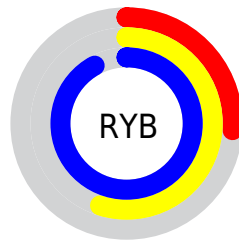

Details

The RYB color **67, 141, 235** is a light color, and the websafe version is hex **33CCFF**. The color can be described as light muted cyan. A complement of this color would be **235, 113, 67**, and the grayscale version is **164, 164, 164**.

A 20% lighter version of the original color is **135, 195, 255**, and **0, 80, 179** is the 20% darker color. If you saturate the color by 10%, you get **44, 128, 235**, and if you desaturate by 10%, it is **91, 154, 235**.

Distribution

Red (26%)

Green (78%)

Blue (92%)

Red (26%)

Yellow (55%)

Blue (92%)

Cyan (71%)