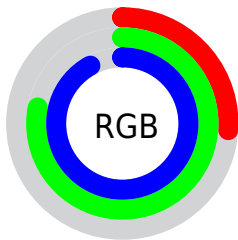

Distribution

Red (26%)

Green (78%)

Blue (92%)