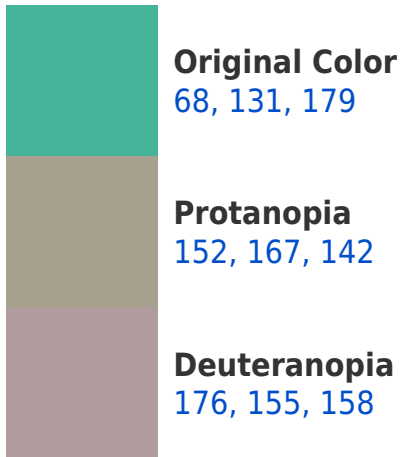

## White Background

This preview shows how the RYB color 68, 131, 179 looks on a white background.

# Black Background

This preview shows how the RYB color 68, 131, 179 looks on a black background.

## RGB 68, 131, 179 Background

This preview shows how black text looks on a background with the RGB color 68, 131, 179.

This preview shows how white text looks on a background with the RGB color 68, 131, 179.

## Dichromacy

**Tritanopia**  
82, 131, 188