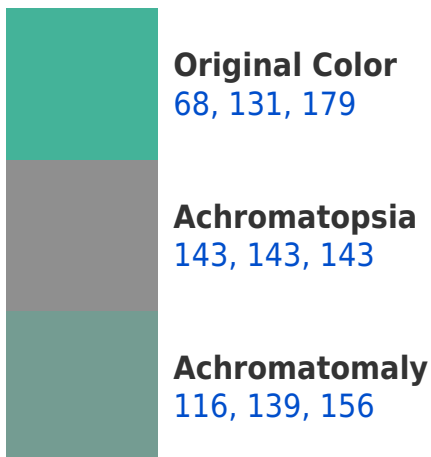

## RGB 68, 131, 179 Background

This preview shows how black text looks on a background with the RGB color 68, 131, 179.

This preview shows how white text looks on a background with the RGB color 68, 131, 179.

## Dichromacy

**Tritanopia**  
82, 131, 188

# Trichromacy

# Monochromacy