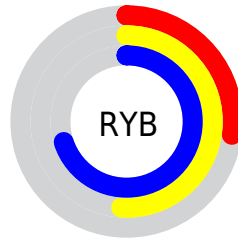

- Red (27%)
- Yellow (51%)
- Blue (70%)