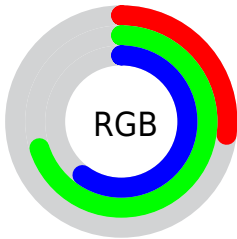

Distribution

- Red (27%)
- Green (70%)
- Blue (60%)