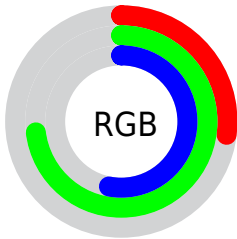

Distribution

- Red (27%)
- Green (73%)
- Blue (53%)