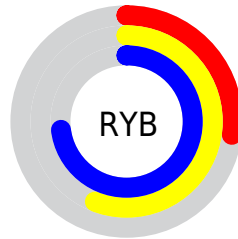

- Red (27%)
- Yellow (56%)
- Blue (73%)