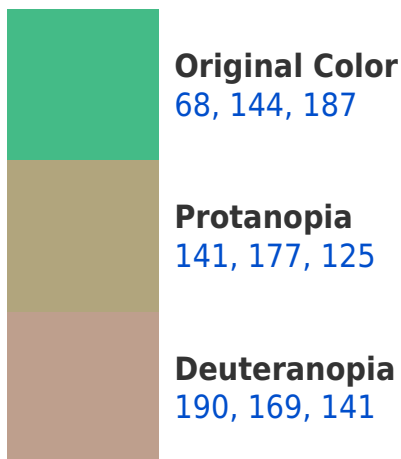

Color Blindness Simulation

Color vision deficiency is a very complex topic, and I could not describe the different causes any better than Wikipedia does, so if you want to learn more, you should check out their [article about color blindness](#).

Dichromacy