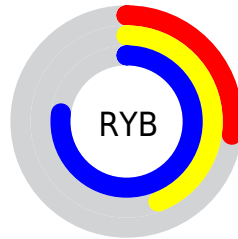

- Red (27%)
- Yellow (44%)
- Blue (77%)