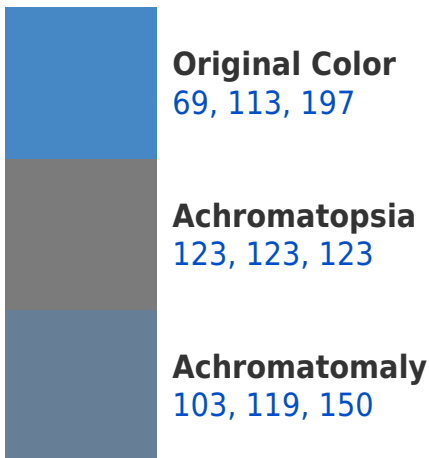

## RYB 69, 113, 197 Background

This preview shows how black text looks on a background with the RYB color 69, 113, 197.

This preview shows how white text looks on a background with the RYB color 69, 113, 197.

## Dichromacy

**Tritanopia**  
46, 98, 156

# Trichromacy

# Monochromacy