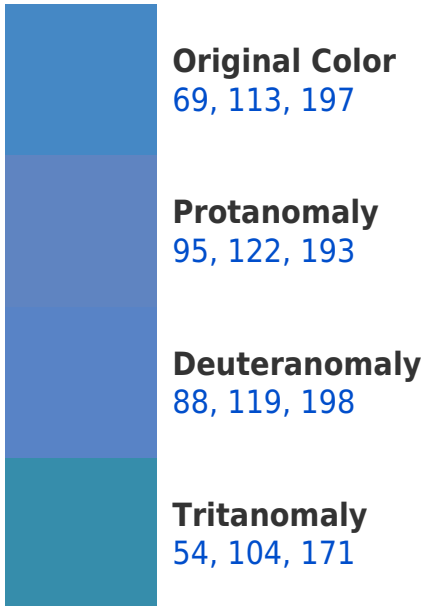

## RYB 69, 113, 197 Background

This preview shows how black text looks on a background with the RYB color 69, 113, 197.

This preview shows how white text looks on a background with the RYB color 69, 113, 197.

# Color Blindness Simulation

Color vision deficiency is a very complex topic, and I could not describe the different causes any better than Wikipedia does, so if you want to learn more, you should check out their [article about color blindness](#).

## Dichromacy

**Tritanopia**  
46, 98, 156

# Trichromacy