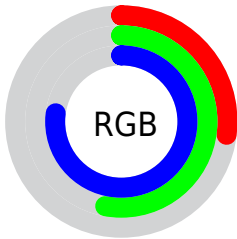

Distribution

- Red (27%)
- Green (53%)
- Blue (77%)