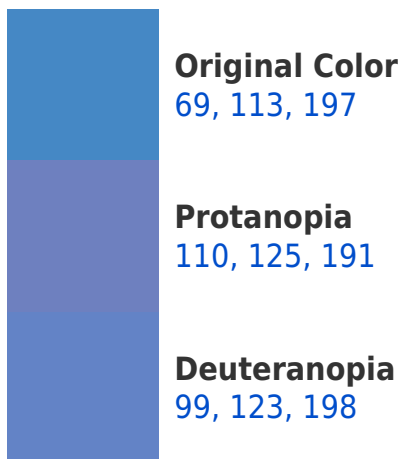

## White Background

This preview shows how the RYB color 69, 113, 197 looks on a white background.

# Black Background

This preview shows how the RYB color 69, 113, 197 looks on a black background.

## RYB 69, 113, 197 Background

This preview shows how black text looks on a background with the RYB color 69, 113, 197.

This preview shows how white text looks on a background with the RYB color 69, 113, 197.

## Dichromacy

**Tritanopia**  
46, 98, 156