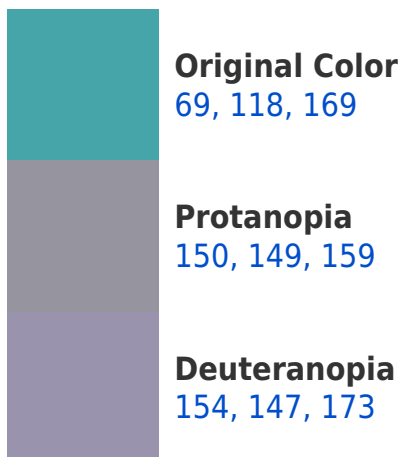

# Black Background

This preview shows how the RYB color 69, 118, 169 looks on a black background.

## RGB 69, 118, 169 Background

This preview shows how black text looks on a background with the RGB color 69, 118, 169.

This preview shows how white text looks on a background with the RGB color 69, 118, 169.

## Dichromacy

**Tritanopia**  
72, 121, 177

# Trichromacy

**Original Color**

69, 118, 169

**Protanomaly**

121, 140, 163

**Deuteranomaly**

123, 142, 172

**Tritanomaly**