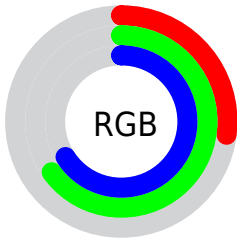

Distribution

Red (27%)

Green (65%)

Blue (66%)