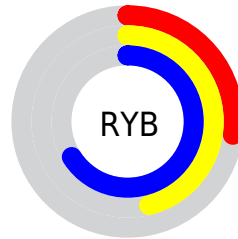

## Conversions Part 2

Format	Color
<a href="#">RYB</a>	<a href="#">69, 118, 169</a>
Decimal	<a href="#">4564393</a>
CIELab	<a href="#">62.57, -26.68, -10.50</a>
CIELCh	<a href="#">63, 28.672, 201.472</a>
Yxy	<a href="#">31.0684, 0.2393, 0.3221</a>
Android (android.graphics.Color)	<a href="#">4282754473 (0xFF45A5A9)</a>
YUV	<a href="#">136.7520, 15.8983, -59.4185</a>
Hunter-Lab	<a href="#">55.7390, -23.6154, -5.9948</a>

# Details

The RYB color **69, 118, 169** is a dark color, and the websafe version is hex **339999**. A complement of this color would be **169, 73, 69**, and the grayscale version is **137, 137, 137**.

A 20% lighter version of the original color is **127, 174, 224**, and **0, 57, 117** is the 20% darker color. If you saturate the color by 10%, you get **52, 109, 169**, and if you desaturate by 10%, it is **86, 127, 169**.

# Distribution

Red (27%)

Green (65%)

Blue (66%)

Red (27%)

Yellow (46%)

Blue (66%)

Cyan (59%)