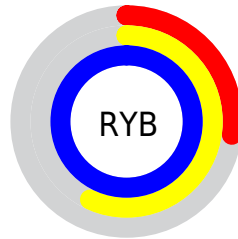

- Red (27%)
- Yellow (57%)
- Blue (100%)