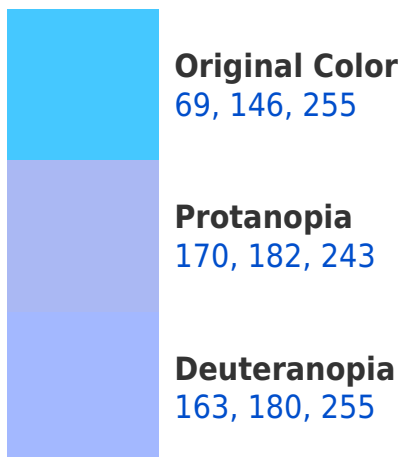

White Background

This preview shows how the RYB color 69, 146, 255 looks on a white background.

Color Contrast Check

Large Text (above 18pt) WCAG AA × Fail

Any Text WCAG AA × Fail

Large Text (above 18pt) WCAG AAA × Fail

Any Text WCAG AAA ✓ Pass

If you want to check with other color combinations, try the [Color Contrast Checker](#).

RYB 69, 146, 255 Background

This preview shows how black text looks on a background with the RYB color 69, 146, 255.

This preview shows how white text looks on a background with the RYB color 69, 146, 255.

Color Blindness Simulation

Color vision deficiency is a very complex topic, and I could not describe the different causes any better than Wikipedia does, so if you want to learn more, you should check out their [article about color blindness](#).

Dichromacy

Tritanopia
42, 128, 223

Trichromacy

Original Color
69, 146, 255

Protanomaly
133, 171, 247

Deuteranomaly
129, 170, 255

Tritanomaly
52, 135, 235

Monochromacy