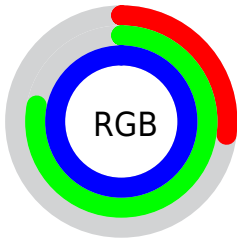

Distribution

- Red (27%)
- Green (78%)
- Blue (100%)