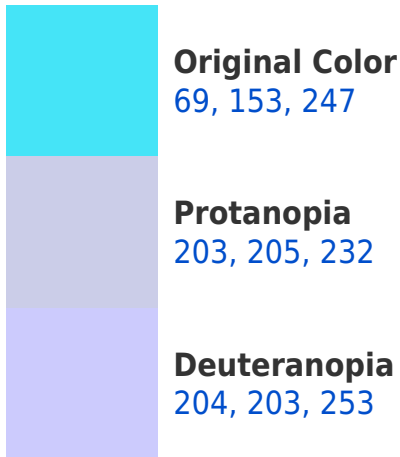

A 20% lighter version of the original color is **141, 198, 255**, and **0, 91, 191** is the 20% darker color. If you saturate the color by 10%, you get **44, 140, 247**, and if you desaturate by 10%, it is **94, 166, 247**.

187, 247, 69

122, 110, 121

186, 0, 166

59, 0, 52

Previews

White Background

This preview shows how the RYB color 69, 153, 247 looks on a white background.

Color Contrast Check

RYB 69, 153, 247 Background

This preview shows how black text looks on a background with the RYB color 69, 153, 247.

This preview shows how white text looks on a background with the RYB color 69, 153, 247.

Dichromacy

Tritanopia
69, 153, 247

Trichromacy

Original Color
69, 153, 247

Protanomaly
154, 188, 237

Deuteranomaly
155, 191, 251

Tritanomaly
69, 153, 247

Monochromacy