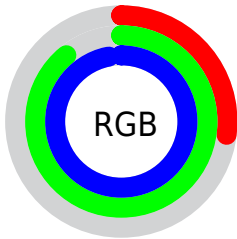

Distribution

- Red (27%)
- Green (89%)
- Blue (97%)