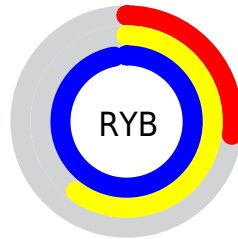

- Red (27%)
- Yellow (60%)
- Blue (97%)