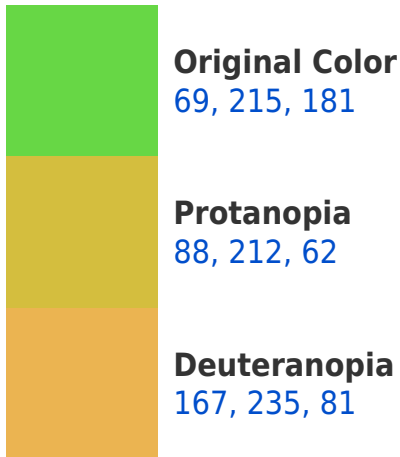

A 20% lighter version of the original color is **124, 255, 216**, and **0, 159, 125** is the 20% darker color. If you saturate the color by 10%, you get **48, 215, 176**, and if you desaturate by 10%, it is **91, 215, 187**.

215, 69, 176

105, 96, 107

131, 0, 171

33, 0, 43

Previews

White Background

This preview shows how the RYB color 69, 215, 181 looks on a white background.

Color Contrast Check

RYB 69, 215, 181 Background

This preview shows how black text looks on a background with the RYB color 69, 215, 181.

This preview shows how white text looks on a background with the RYB color 69, 215, 181.

Dichromacy

Tritanopia
131, 170, 217

Trichromacy

Original Color

69, 215, 181

Protanomaly

65, 199, 92

Deuteranomaly