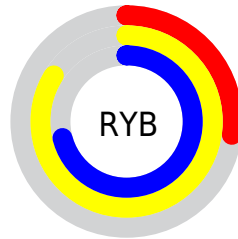

Details

The RYB color **69, 215, 181** is a dark color, and the websafe version is hex **66CC33**. The color can be described as dark muted chartreuse. A complement of this color would be **181, 69, 215**, and the grayscale version is **165, 165, 165**.

A 20% lighter version of the original color is **124, 255, 216**, and **0, 159, 125** is the 20% darker color. If you saturate the color by 10%, you get **48, 215, 176**, and if you desaturate by 10%, it is **91, 215, 187**.

Distribution

Red (40%)

Green (84%)

Blue (27%)

Red (27%)

Yellow (84%)

Blue (71%)

Cyan (52%)