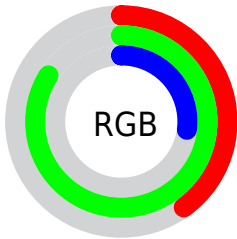

Distribution

Red (40%)

Green (84%)

Blue (27%)