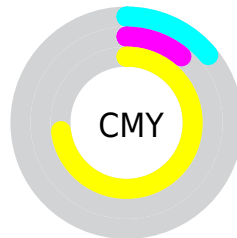

Details

The RYB color **69, 227, 76** is a light color, and the websafe version is hex **CCCC33**. The color can be described as light muted yellow. A complement of this color would be **76, 69, 227**, and the grayscale version is **208, 208, 208**.

A 20% lighter version of the original color is **126, 255, 126**, and **0, 172, 11** is the 20% darker color. If you saturate the color by 10%, you get **46, 227, 54**, and if you desaturate by 10%, it is **92, 227, 98**.

Distribution

Red (86%)

Green (89%)

Blue (27%)

Red (27%)

Yellow (89%)

Blue (30%)

Cyan (3%)

Magenta (0%)

Yellow (70%)

Black (11%)

Cyan (14%)

Magenta (11%)

Yellow (73%)

Brightness & Saturation Gradients

These gradients show how the RYB color 69, 227, 76 changes by changing the brightness by 10 percent. The first figure shows a shift by +10% for each color and the second figure -10%.