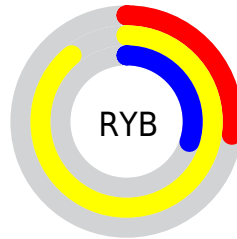

Details

The RYB color **69, 227, 76** is a light color, and the websafe version is hex **CCCC33**. The color can be described as light muted yellow. A complement of this color would be **76, 69, 227**, and the grayscale version is **208, 208, 208**.

A 20% lighter version of the original color is **126, 255, 126**, and **0, 172, 11** is the 20% darker color. If you saturate the color by 10%, you get **46, 227, 54**, and if you desaturate by 10%, it is **92, 227, 98**.

Distribution

Red (86%)

Green (89%)

Blue (27%)

Red (27%)

Yellow (89%)

Blue (30%)

Cyan (3%)