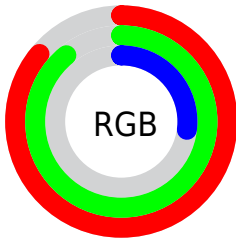

Distribution

Red (86%)

Green (89%)

Blue (27%)