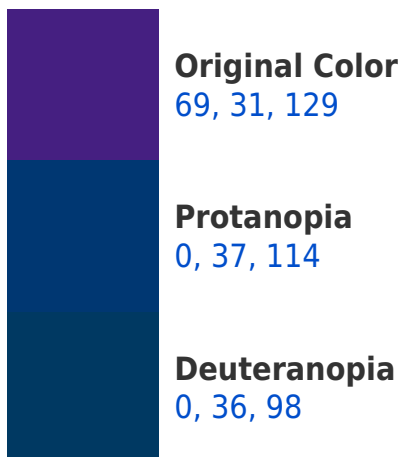

31, 129, 118

64, 57, 61

128, 0, 78

0, 0, 0

Previews

White Background

This preview shows how the RYB color 69, 31, 129 looks on a white background.

Color Contrast Check

Large Text (above 18pt) WCAG AAA × Fail

Any Text WCAG AAA × Fail

If you want to check with other color combinations, try the [Color Contrast Checker](#).

RYB 69, 31, 129 Background

This preview shows how black text looks on a background with the RYB color 69, 31, 129.

This preview shows how white text looks on a background with the RYB color 69, 31, 129.

Color Blindness Simulation

Color vision deficiency is a very complex topic, and I could not describe the different causes any better than Wikipedia does, so if you want to learn more, you should check out their [article about color blindness](#).

Dichromacy

Tritanopia
51, 55, 61

Trichromacy

Original Color

69, 31, 129

Protanomaly

25, 42, 119

Deuteranomaly