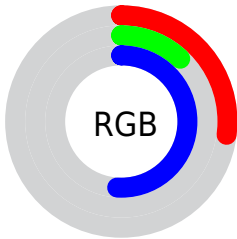

Distribution

- Red (27%)
- Green (12%)
- Blue (51%)