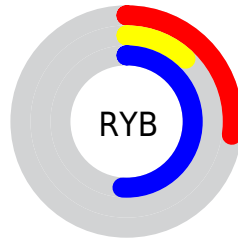

Conversions

Conversions Part 2

Format	Color
R_{YB}	69, 31, 129
Decimal	4530049
CIE _{Lab}	23.10, 40.11, -48.40
CIE _{LCh}	23, 62.857, 309.646
Yxy	3.8302, 0.2166, 0.1201
Android (android.graphics.Color)	4282720129 (0xFF451F81)
YUV	53.5340, 37.2047, 13.5637
Hunter-Lab	19.5708, 28.7451, -50.3569

Details

The RYB color **69, 31, 129** is a dark color, and the websafe version is hex **330066**. A complement of this color would be **31, 129, 69**, and the grayscale version is **53, 53, 53**.

A 20% lighter version of the original color is **123, 79, 183**, and **11, 0, 79** is the 20% darker color. If you saturate the color by 10%, you get **61, 18, 129**, and if you desaturate by 10%, it is **77, 44, 129**.

Distribution

- Red (27%)
- Green (12%)
- Blue (51%)

- Red (27%)
- Yellow (12%)
- Blue (51%)

- Cyan (47%)
- Magenta (76%)
- Yellow (0%)
- Black (49%)

- Cyan (73%)
- Magenta (88%)
- Yellow (49%)

Brightness & Saturation Gradients