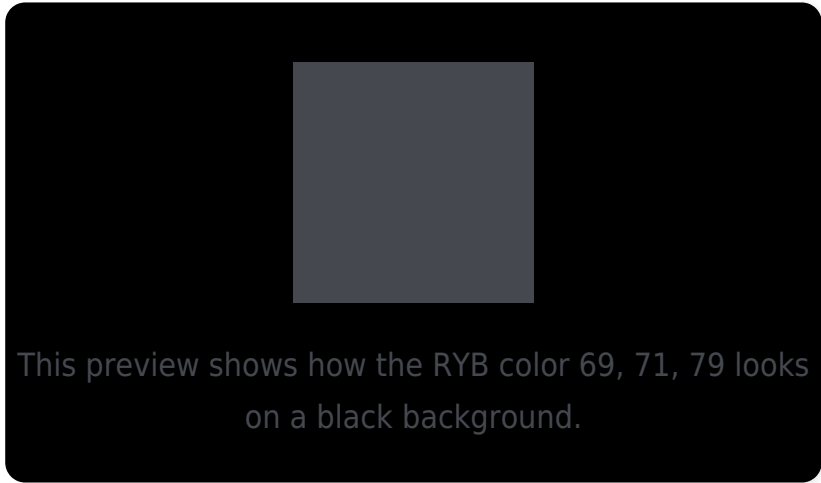

## White Background

This preview shows how the RYB color 69, 71, 79 looks on a white background.

# Black Background