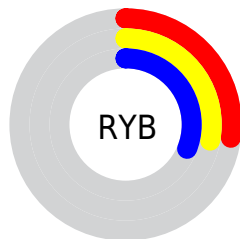

## Conversions Part 2

Format	Color
<a href="#">RYB</a>	<a href="#">69, 71, 79</a>
Decimal	<a href="#">4540495</a>
CIELab	<a href="#">30.40, 0.74, -4.83</a>
CIELCh	<a href="#">30, 4.885, 278.694</a>
Yxy	<a href="#">6.4001, 0.2949, 0.3068</a>
Android (android.graphics.Color)	<a href="#">4282730575 (0xFF45484F)</a>
YUV	<a href="#">71.9010, 3.4998, -2.5442</a>
Hunter-Lab	<a href="#">25.2983, -0.8740, -1.7627</a>

# Details

The RYB color **69, 71, 79** is a dark color, and the websafe version is hex **333333**. A complement of this color would be **73, 79, 69**, and the grayscale version is **72, 72, 72**.

A 20% lighter version of the original color is **117, 119, 128**, and **26, 28, 35** is the 20% darker color. If you saturate the color by 10%, you get **61, 65, 79**, and if you desaturate by 10%, it is **77, 77, 79**.

# Distribution

Red (27%)

Green (28%)

Blue (31%)

Red (27%)

Yellow (28%)

Blue (31%)

Cyan (13%)