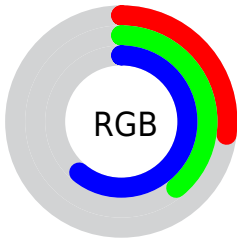

Distribution

- Red (27%)
- Green (39%)
- Blue (61%)