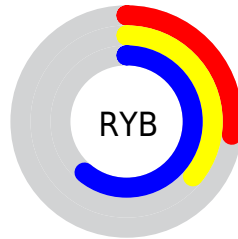

## Conversions Part 2

<b>Format</b>	<b>Color</b>
<b>R<sub>YB</sub></b>	69, 91, 155
Decimal	4547483
CIE <sub>Lab</sub>	41.96, 6.41, -34.07
CIE <sub>LCh</sub>	42, 34.665, 280.656
Yxy	12.4728, 0.2205, 0.2150
Android (android.graphics.Color)	4282737563 (0xFF45639B)
YUV	96.4140, 28.8829, -24.0421
Hunter-Lab	35.3168, 2.8452, -30.2484

# Details

The RYB color **69, 91, 155** is a dark color, and the websafe version is hex **336699**. A complement of this color would be **115, 155, 69**, and the grayscale version is **96, 96, 96**.

A 20% lighter version of the original color is **123, 143, 210**, and **1, 35, 103** is the 20% darker color. If you saturate the color by 10%, you get **54, 79, 155**, and if you desaturate by 10%, it is **85, 103, 155**.

# Distribution

- Red (27%)
- Green (39%)
- Blue (61%)

- Red (27%)
- Yellow (36%)
- Blue (61%)

- Cyan (55%)
- Magenta (36%)
- Yellow (0%)
- Black (39%)

- Cyan (73%)
- Magenta (61%)
- Yellow (39%)