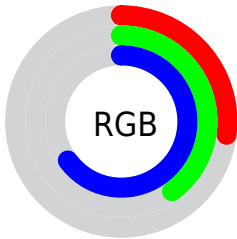

Distribution

- Red (27%)
- Green (40%)
- Blue (65%)