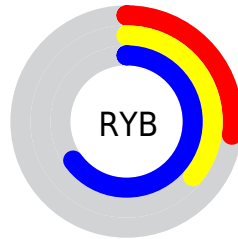

## Conversions Part 2

<b>Format</b>	<b>Color</b>
<b>R<sub>YB</sub></b>	69, 93, 167
Decimal	4548007
CIE <sub>Lab</sub>	43.24, 9.09, -39.15
CIE <sub>LCh</sub>	43, 40.190, 283.075
Yxy	13.3207, 0.2138, 0.2025
Android (android.graphics.Color)	4282738087 (0xFF4565A7)
YUV	98.9560, 33.5457, -26.2714
Hunter-Lab	36.4975, 4.9032, -36.8149

# Details

The RYB color **69, 93, 167** is a dark color, and the websafe version is hex **336699**. A complement of this color would be **117, 167, 69**, and the grayscale version is **99, 99, 99**.

A 20% lighter version of the original color is **125, 146, 223**, and **0, 37, 114** is the 20% darker color. If you saturate the color by 10%, you get **52, 80, 167**, and if you desaturate by 10%, it is **86, 106, 167**.

# Distribution

- Red (27%)
- Green (40%)
- Blue (65%)

- Red (27%)
- Yellow (36%)
- Blue (65%)

- Cyan (59%)
- Magenta (40%)
- Yellow (0%)
- Black (35%)

- Cyan (73%)
- Magenta (60%)
- Yellow (35%)