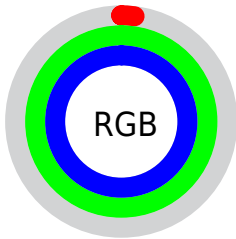

Distribution

- Red (2%)
- Green (100%)
- Blue (99%)