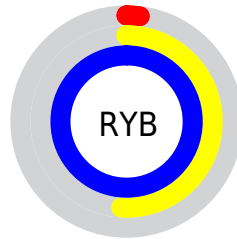

- Red (2%)
- Yellow (51%)
- Blue (100%)