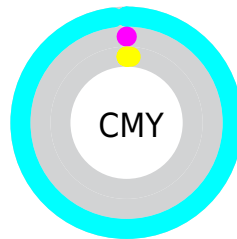

Details

The RYB color **6, 131, 255** is a light color, and the websafe version is hex **00FFFF**. The color can be described as light saturated cyan. A complement of this color would be **255, 6, 8**, and the grayscale version is **180, 180, 180**.

A 20% lighter version of the original color is **122, 189, 255**, and **0, 99, 197** is the 20% darker color. If you saturate the color by 10%, you get **0, 128, 255**, and if you desaturate by 10%, it is **32, 144, 255**.

Distribution

- Red (2%)
- Green (100%)
- Blue (99%)

- Red (2%)
- Yellow (51%)
- Blue (100%)

- Cyan (98%)
- Magenta (0%)
- Yellow (1%)
- Black (0%)

- Cyan (98%)
- Magenta (0%)
- Yellow (1%)

Brightness & Saturation Gradients

These gradients show how the RYB color 6, 131, 255 changes by changing the brightness by 10 percent. The first figure shows a shift by +10% for each color and the second figure -10%.

Similar to the brightness gradients but the following saturation gradients show a change of the RYB color 6, 131, 255 by changing the saturation by 10% instead.