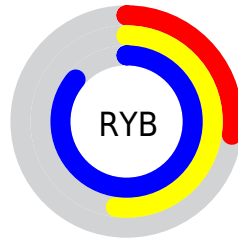

- Red (27%)
- Yellow (52%)
- Blue (86%)