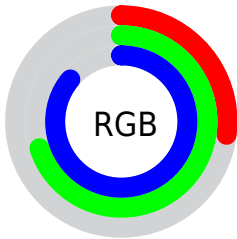

Distribution

- Red (27%)
- Green (70%)
- Blue (86%)