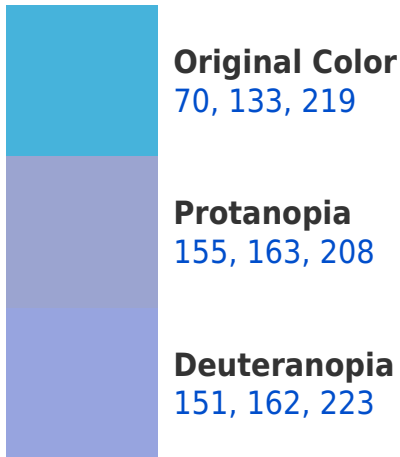

A 20% lighter version of the original color is **134, 189, 255**, and **0, 71, 164** is the 20% darker color. If you saturate the color by 10%, you get **48, 120, 219**, and if you desaturate by 10%, it is **92, 146, 219**.

116, 219, 70

110, 99, 107

173, 0, 127

46, 0, 34

Previews

White Background

This preview shows how the RYB color 70, 133, 219 looks on a white background.

Color Contrast Check

RYB 70, 133, 219 Background

This preview shows how black text looks on a background with the RYB color 70, 133, 219.

This preview shows how white text looks on a background with the RYB color 70, 133, 219.

Dichromacy

Tritanopia
57, 124, 198

Trichromacy

Original Color

70, 133, 219

Protanomaly

124, 154, 212

Deuteranomaly