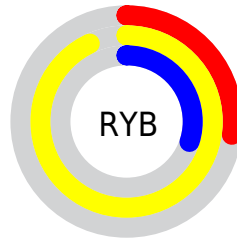

Details

The RYB color **70, 236, 77** is a light color, and the websafe version is hex **FFFF66**. The color can be described as light muted yellow. A complement of this color would be **77, 70, 236**, and the grayscale version is **216, 216, 216**.

A 20% lighter version of the original color is **128, 255, 128**, and **0, 180, 10** is the 20% darker color. If you saturate the color by 10%, you get **46, 236, 54**, and if you desaturate by 10%, it is **94, 236, 100**.

Distribution

Red (90%)

Green (93%)

Blue (27%)

Red (27%)

Yellow (93%)

Blue (30%)

Cyan (3%)