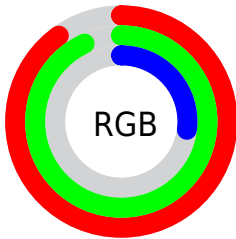

Distribution

Red (90%)

Green (93%)

Blue (27%)