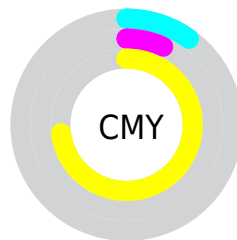

Details

The RYB color **70, 236, 77** is a light color, and the websafe version is hex **FFFF66**. The color can be described as light muted yellow. A complement of this color would be **77, 70, 236**, and the grayscale version is **216, 216, 216**.

A 20% lighter version of the original color is **128, 255, 128**, and **0, 180, 10** is the 20% darker color. If you saturate the color by 10%, you get **46, 236, 54**, and if you desaturate by 10%, it is **94, 236, 100**.

Distribution

Red (90%)

Green (93%)

Blue (27%)

Red (27%)

Yellow (93%)

Blue (30%)

Cyan (3%)

Magenta (0%)

Yellow (70%)

Black (7%)

Cyan (10%)

Magenta (7%)

Yellow (73%)

Brightness & Saturation Gradients

These gradients show how the RYB color 70, 236, 77 changes by changing the brightness by 10 percent. The first figure shows a shift by +10% for each color and the second figure -10%.