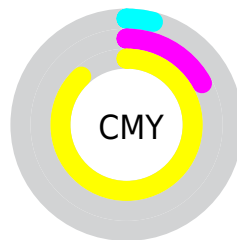

Details

The RYB color **70, 246, 30** is a light color, and the websafe version is hex **FFCC00**. The color can be described as light washed yellow. A complement of this color would be **30, 59, 246**, and the grayscale version is **202, 202, 202**.

A 20% lighter version of the original color is **98, 255, 98**, and **32, 185, 0** is the 20% darker color. If you saturate the color by 10%, you get **50, 246, 5**, and if you desaturate by 10%, it is **91, 246, 55**.

Distribution

- Red (96%)
- Green (83%)
- Blue (12%)

- Red (27%)
- Yellow (96%)
- Blue (12%)

- Cyan (0%)
- Magenta (14%)
- Yellow (88%)
- Black (4%)

- Cyan (4%)
- Magenta (17%)
- Yellow (88%)

Brightness & Saturation Gradients

These gradients show how the RYB color 70, 246, 30 changes by changing the brightness by 10 percent. The first figure shows a shift by +10% for each color and the second figure -10%.

Similar to the brightness gradients but the following saturation gradients show a change of the RYB color 70, 246, 30 by changing the saturation by 10% instead.