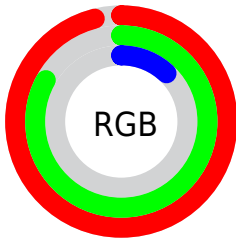

Distribution

- Red (96%)
- Green (83%)
- Blue (12%)