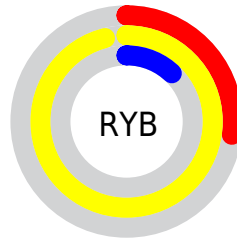

- Red (27%)
- Yellow (96%)
- Blue (12%)