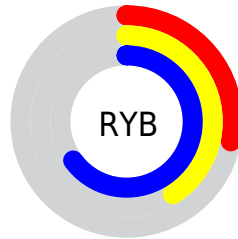

Conversions

Conversions Part 2

Format	Color
R_{YB}	71, 105, 167
Decimal	4684967
CIE _{Lab}	50.04, -4.42, -28.46
CIE _{LCh}	50, 28.798, 261.163
Yxy	18.4561, 0.2249, 0.2480
Android (android.graphics.Color)	4282875047 (0xFF477CA7)
YUV	113.0550, 26.5949, -36.8822
Hunter-Lab	42.9606, -5.6400, -24.0820

Details

The RYB color **71, 105, 167** is a dark color, and the websafe version is hex **336699**. A complement of this color would be **167, 149, 71**, and the grayscale version is **113, 113, 113**.

A 20% lighter version of the original color is **126, 159, 222**, and **0, 45, 115** is the 20% darker color. If you saturate the color by 10%, you get **54, 94, 167**, and if you desaturate by 10%, it is **88, 116, 167**.

Distribution

- Red (28%)
- Green (49%)
- Blue (65%)

- Red (28%)
- Yellow (41%)
- Blue (65%)

- Cyan (57%)
- Magenta (26%)
- Yellow (0%)
- Black (35%)

- Cyan (72%)
- Magenta (52%)
- Yellow (35%)

Brightness & Saturation Gradients