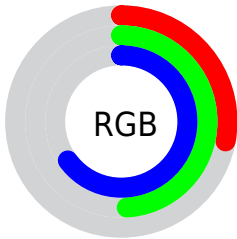

Distribution

- Red (28%)
- Green (49%)
- Blue (65%)