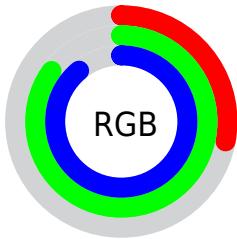

Distribution

- Red (28%)
- Green (85%)
- Blue (89%)