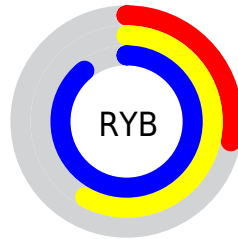

- Red (28%)
- Yellow (58%)
- Blue (89%)