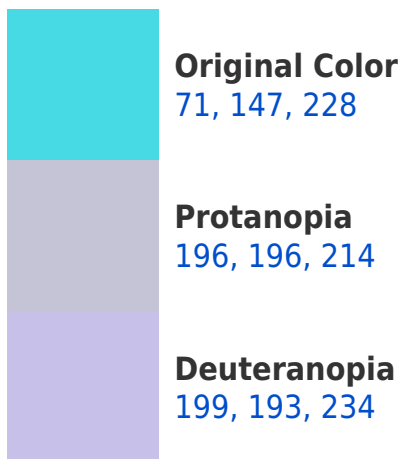

A 20% lighter version of the original color is **139, 197, 255**, and **0, 84, 173** is the 20% darker color. If you saturate the color by 10%, you get **48, 135, 228**, and if you desaturate by 10%, it is **94, 159, 228**.

201, 228, 71

115, 103, 114

179, 0, 167

51, 0, 48

Previews

White Background

This preview shows how the RYB color 71, 147, 228 looks on a white background.

Color Contrast Check

RYB 71, 147, 228 Background

This preview shows how black text looks on a background with the RYB color 71, 147, 228.

This preview shows how white text looks on a background with the RYB color 71, 147, 228.

Dichromacy

Tritanopia
75, 150, 235

Trichromacy

Original Color

71, 147, 228

Protanomaly

151, 181, 219

Deuteranomaly