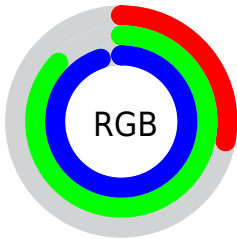

Distribution

Red (28%)

Green (87%)

Blue (95%)