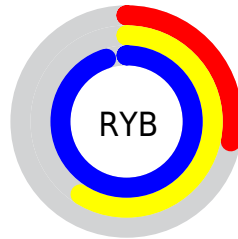

Conversions

Conversions Part 2

Format	Color
RYB	71, 151, 241
Decimal	4710129
CIELab	81.83, -33.08, -20.70
CIELCh	82, 39.026, 212.040
Yxy	59.9921, 0.2265, 0.3044
Android (android.graphics.Color)	4282900209 (0xFF47DEF1)
YUV	179.0170, 30.5576, -94.7309
Hunter-Lab	77.4545, -32.7002, -16.5480

Details

The RYB color **71, 151, 241** is a light color, and the websafe version is hex **33CCCC**. The color can be described as light washed cyan. A complement of this color would be **241, 92, 71**, and the grayscale version is **179, 179, 179**.

A 20% lighter version of the original color is **141, 198, 255**, and **0, 87, 185** is the 20% darker color. If you saturate the color by 10%, you get **47, 138, 241**, and if you desaturate by 10%, it is **95, 164, 241**.

Distribution

Red (28%)

Green (87%)

Blue (95%)

Red (28%)

Yellow (59%)

Blue (95%)

Cyan (71%)