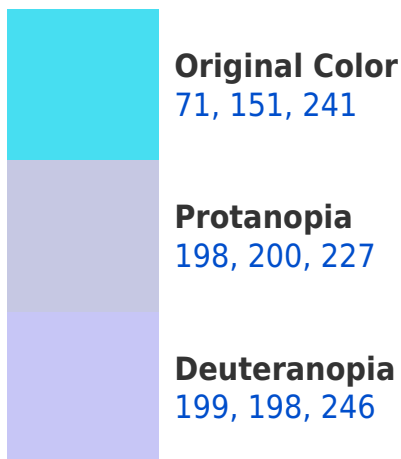

A 20% lighter version of the original color is **141, 198, 255**, and **0, 87, 185** is the 20% darker color. If you saturate the color by 10%, you get **47, 138, 241**, and if you desaturate by 10%, it is **95, 164, 241**.

184, 241, 71

120, 108, 119

184, 0, 163

56, 0, 50

Previews

White Background

This preview shows how the RYB color 71, 151, 241 looks on a white background.

Color Contrast Check

RYB 71, 151, 241 Background

This preview shows how black text looks on a background with the RYB color 71, 151, 241.

This preview shows how white text looks on a background with the RYB color 71, 151, 241.

Dichromacy

Tritanopia
71, 151, 240

Trichromacy

Original Color

71, 151, 241

Protanomaly

152, 185, 232

Deuteranomaly