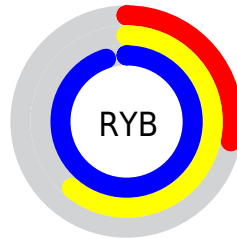

- Red (28%)
- Yellow (61%)
- Blue (95%)