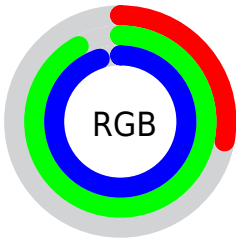

Distribution

- Red (28%)
- Green (92%)
- Blue (95%)