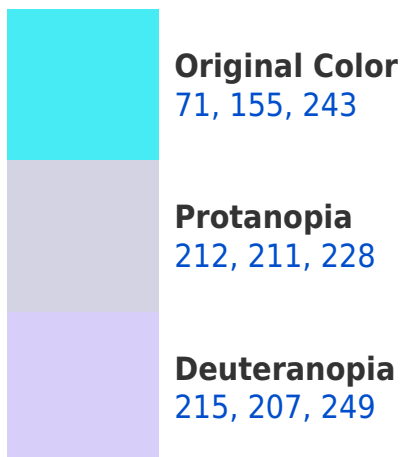

A 20% lighter version of the original color is **142, 199, 255**, and **0, 91, 187** is the 20% darker color. If you saturate the color by 10%, you get **47, 143, 243**, and if you desaturate by 10%, it is **95, 167, 243**.

221, 243, 71

122, 110, 122

186, 0, 178

59, 0, 56

Previews

White Background

This preview shows how the RYB color 71, 155, 243 looks on a white background.

Color Contrast Check

RYB 71, 155, 243 Background

This preview shows how black text looks on a background with the RYB color 71, 155, 243.

This preview shows how white text looks on a background with the RYB color 71, 155, 243.

Dichromacy

Tritanopia
77, 160, 253

Trichromacy

Original Color

71, 155, 243

Protanomaly

161, 193, 233

Deuteranomaly