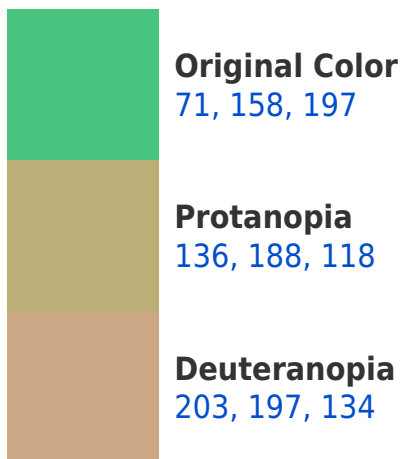

# Black Background

This preview shows how the RYB color 71, 158, 197 looks on a black background.

## **RYB 71, 158, 197 Background**

This preview shows how black text looks on a background with the RYB color 71, 158, 197.

This preview shows how white text looks on a background with the RYB color 71, 158, 197.

## Dichromacy

**Tritanopia**  
96, 145, 203

# Trichromacy

**Original Color**

71, 158, 197

**Protanomaly**

121, 182, 158

**Deuteranomaly**

132, 178, 155

**Tritanomaly**