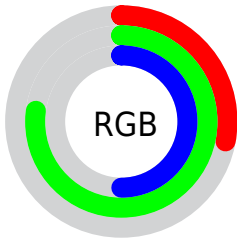

Distribution

- Red (28%)
- Green (77%)
- Blue (50%)