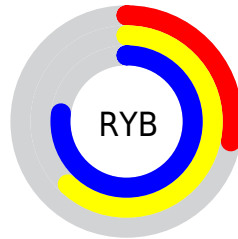

- Red (28%)
- Yellow (62%)
- Blue (77%)